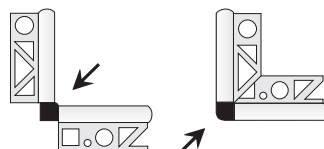

PROROUND

Special features:

- The undercut of the profile guarantees durable adhesion of the joint sealer between the profile and the tile.
- Small quantity of sealant used.
- A high degree dimensional stability thanks to its vertical web.

Shiny chrome

Shiny gold

Areas of application

Floors • As pedestal edge cover.

Walls • Protection and decoration of tile outer edges.

- Decorative, round finishing element, as an alternative to the square-edged profile.
- For effective decoration of bathrooms and other rooms thanks to an extensive range of colours.
- Matching inner and outer corner elements provide a harmonious and attractive overall picture.

Dimensions

Profile heights (H):

from 6 mm to 15 mm

Profile lengths:

250 cm, 300 cm