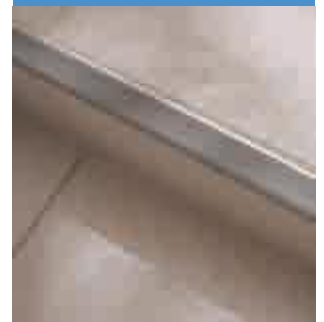

### Special features:

The vertical aluminium post prevents the formation of cracks between the joint sealer and the rigid PVC insert.

If necessary the PVC insert can be replaced at any time without damaging the joint sealer.

## PROBASIC with non-slip rigid PVC insert.